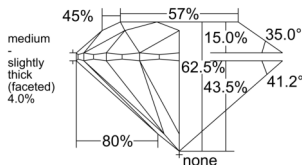

GIA®

FACSIMILE

GIA REPORT 2536774646

Verify this report at GIA.edu

GIA NATURAL DIAMOND DOSSIER®

November 05, 2025
GIA Report Number 2536774646
Shape and Cutting Style ..... Round Brilliant
Measurements ..... 4.32 - 4.35 x 2.71 mm

GRADING RESULTS

Carat Weight ..... 0.31 carat
Color Grade ..... D
Clarity Grade VS1
Cut Grade ..... Excellent

ADDITIONAL GRADING INFORMATION

Polish ..... Very Good
Symmetry ..... Excellent
Fluorescence ..... None
Clarity Characteristics..... Crystal, Feather, Pinpoint
Inscription(s): GIA 2536774646

PROPORTIONS

Profile to actual proportions