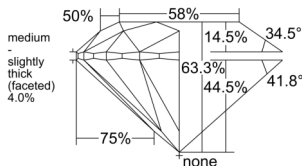

GIA®

FACSIMILE

GIA REPORT 2536785436

Verify this report at GIA.edu

GIA NATURAL DIAMOND DOSSIER®

November 04, 2025
GIA Report Number 2536785436
Shape and Cutting Style ..... Round Brilliant
Measurements ..... 5.23 - 5.27 x 3.32 mm

GRADING RESULTS

Carat Weight ..... 0.57 carat
Color Grade ..... G
Clarity Grade VS1
Cut Grade ..... Excellent

ADDITIONAL GRADING INFORMATION

Polish ..... Excellent
Symmetry ..... Excellent
Fluorescence ..... None
Clarity Characteristics ..... Cloud
Inscription(s): GIA 2536785436

PROPORTIONS

Profile to actual proportions

GRADING SCALES

GIA COLOR SCALE

COLORESS	D
	E
	F
	G
	H
	I
	J
NEAR COLORESS	K
	L
FANIT	M
	N
	O
	P
VERY LIGHT	Q
	R
	S
	T
	U
	V
	W
	X
	Y
LIGHT	Z

GIA CLARITY SCALE

FLAWLESS	VERY VERY SLIGHTLY INCLUDED	VS₁	VS₂	VS₁	VS₂	SI₁	SI₂	I₁	I₂	I₃			
											VERY SLIGHTLY INCLUDED	SLIGHTLY INCLUDED	INCLUDED

GIA CUT SCALE

EXCELLENT
VERY GOOD
GOOD
FAIR
POOR