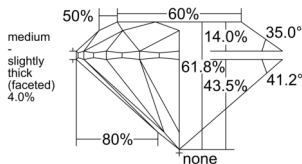

GIA®

FACSIMILE

GIA REPORT 2536875460

Verify this report at GIA.edu

GIA NATURAL DIAMOND DOSSIER®

November 17, 2025
GIA Report Number 2536875460
Shape and Cutting Style ..... Round Brilliant
Measurements ..... 4.31 - 4.34 x 2.67 mm

GRADING RESULTS

Carat Weight ..... 0.31 carat
Color Grade ..... F
Clarity Grade VVS1
Cut Grade ..... Excellent

ADDITIONAL GRADING INFORMATION

Polish ..... Excellent
Symmetry ..... Excellent
Fluorescence ..... None
Clarity Characteristics ..... Feather
Inscription(s): GIA 2536875460

PROPORTIONS

Profile to actual proportions