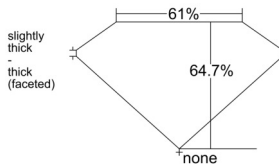

GIA®

FACSIMILE

GIA REPORT 2536915356

Verify this report at GIA.edu

GIA NATURAL DIAMOND DOSSIER®

November 07, 2025
GIA Report Number 2536915356
Shape and Cutting Style ..... Oval Brilliant
Measurements ..... 7.01 x 5.27 x 3.41 mm

GRADING RESULTS

Carat Weight ..... 0.81 carat
Color Grade ..... F
Clarity Grade VS1

ADDITIONAL GRADING INFORMATION

Polish ..... Excellent
Symmetry ..... Excellent
Fluorescence ..... Faint
Clarity Characteristics ..... Feather, Cloud, Pinpoint
Inscription(s): GIA 2536915356

PROPORTIONS

Profile not to actual proportions

GRADING SCALES

GIA COLOR SCALE		GIA CLARITY SCALE			
COLORLESS	D	VERY VERY SLIGHTLY INCLUDED	FLAWLESS		
	E		INTERNALLY FLAWLESS		
	F	VERY SLIGHTLY INCLUDED	VVS₁		
	G		VVS₂		
	H		VS₁		
	NEAR COLORLESS	I	SLIGHTLY INCLUDED	VS₂	
		J		SI₁	
		FAINT	K	INCLUDED	SI₂
			L		I₁
			M		I₂
VERT LIGHT	N	LIGHT	I₃		
	O				
	P				
	Q				
	R