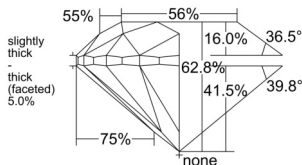

GIA®

FACSIMILE

GIA REPORT 2536928224

Verify this report at GIA.edu

GIA NATURAL DIAMOND DOSSIER®

November 14, 2025
GIA Report Number 2536928224
Shape and Cutting Style ..... Round Brilliant
Measurements ..... 5.56 - 5.62 x 3.51 mm

GRADING RESULTS

Carat Weight ..... 0.70 carat
Color Grade ..... F
Clarity Grade VS1
Cut Grade ..... Very Good

ADDITIONAL GRADING INFORMATION

Polish ..... Excellent
Symmetry ..... Very Good
Fluorescence ..... Strong Blue
Clarity Characteristics ..... Internal Graining
Inscription(s): GIA 2536928224

PROPORTIONS

GRADING SCALES

GIA COLOR SCALE

COLORLESS	D
	E
	F
	G
	H
	I
	J
NEAR COLORLESS	K
	L
FAIN	M
	N
	O
	P
	Q
	R
	S
	T
	U
	V
	W
	X
	Y
LIGHT	Z

GIA CLARITY SCALE

FLAWLESS	VERY VERY SLIGHTLY INCLUDED	VS₁	VS₂	VS₁	VS₂	SI₁	SI₂	I₁	I₂	I₃		
											FLAWLESS	INTERNALLY FLAWLESS

GIA CUT SCALE

EXCELLENT
VERY GOOD
GOOD
FAIR
POOR