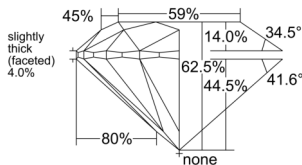

GIA®

FACSIMILE

GIA REPORT 2536938579

Verify this report at GIA.edu

GIA NATURAL DIAMOND DOSSIER®

November 08, 2025
GIA Report Number 2536938579
Shape and Cutting Style ..... Round Brilliant
Measurements ..... 4.90 - 4.95 x 3.08 mm

GRADING RESULTS

Carat Weight ..... 0.46 carat
Color Grade ..... F
Clarity Grade VS1
Cut Grade ..... Excellent

ADDITIONAL GRADING INFORMATION

Polish ..... Excellent
Symmetry ..... Excellent
Fluorescence ..... None
Clarity Characteristics..... Cloud, Feather, Needle, Pinpoint
Inscription(s): GIA 2536938579

PROPORTIONS

Profile to actual proportions