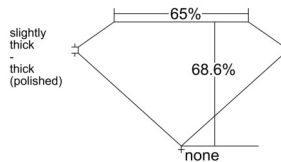

GIA®

FACSIMILE

GIA REPORT 2536968927

Verify this report at GIA.edu

GIA NATURAL DIAMOND DOSSIER®

November 11, 2025
GIA Report Number 2536968927
Shape and Cutting Style ..... **Cut-Cornered Rectangular Modified Brilliant**
Measurements ..... 5.61 x 4.44 x 3.04 mm

GRADING RESULTS

Carat Weight ..... 0.70 carat
Color Grade ..... G
Clarity Grade VS1

ADDITIONAL GRADING INFORMATION

Polish ..... Excellent
Symmetry ..... Excellent
Fluorescence ..... None
Clarity Characteristics..... **Crystal, Needle, Cloud, Pinpoint**
Inspection(s): GIA 2536968927

PROPORTIONS

Profile not to actual proportions

GRADING SCALES

GIA COLOR SCALE		GIA CLARITY SCALE			
COLORLESS	D	VERY VERY SLIGHTLY INCLUDED	FLAWLESS		
	E		INTERNALLY FLAWLESS		
	F		VVS₁		
	NEAR COLORLESS	G	VVS₂		
		H	VERY SLIGHTLY INCLUDED	VS₁	
		I		VS₂	
		FAINT	J	SLIGHTLY INCLUDED	SI₁
	K		SI₂		
	L		INCLUDED		I₁
	M			I₂	
N	I₃				
VERTICAL LIGHT	O				
	P				
	Q				
	R				
	S				
	T				
	LIGHT	U			
V					
W					
X					
	Y				
	Z