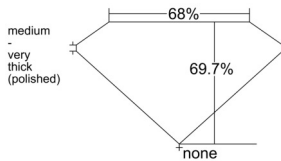

GIA®

FACSIMILE

GIA REPORT 2536990789

Verify this report at GIA.edu

GIA NATURAL DIAMOND DOSSIER®

November 13, 2025
GIA Report Number 2536990789
Shape and Cutting Style ..... **Cut-Cornered Rectangular Modified Brilliant**
Measurements ..... 5.80 x 4.36 x 3.04 mm

GRADING RESULTS

Carat Weight ..... 0.71 carat
Color Grade ..... F
Clarity Grade VS1

ADDITIONAL GRADING INFORMATION

Polish ..... Excellent
Symmetry ..... Excellent
Fluorescence ..... None
Clarity Characteristics..... **Crystal, Cloud, Needle, Pinpoint**
Inscription(s): GIA 2536990789

PROPORTIONS

Profile not to actual proportions

GRADING SCALES

GIA COLOR SCALE		GIA CLARITY SCALE			
COLORLESS	D	VERY VERY SLIGHTLY INCLUDED	FLAWLESS		
	E		INTERNALLY FLAWLESS		
	F	VERY SLIGHTLY INCLUDED	VVS₁		
	G		VVS₂		
	H		VS₁		
	NEAR COLORLESS	I	SLIGHTLY INCLUDED	VS₂	
		J		SI₁	
		FAINT	K	INCLUDED	SI₂
			L		I₁
			M		I₂
N			I₃		
VERT LIGHT	O	LIGHT			
	P				
	Q				
	R				
	S				
	T				
LIGHT	U				
	V				
	W				
	X				
Y					
Z