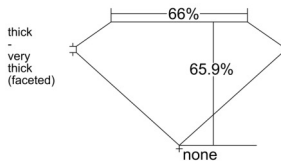

GIA®

FACSIMILE

GIA REPORT 2537043573

Verify this report at GIA.edu

GIA NATURAL DIAMOND DOSSIER®

August 06, 2025
GIA Report Number 2537043573
Shape and Cutting Style ..... Oval Brilliant
Measurements ..... 6.57 x 4.18 x 2.76 mm

GRADING RESULTS

Carat Weight ..... 0.50 carat
Color Grade ..... D
Clarity Grade VS1

ADDITIONAL GRADING INFORMATION

Polish ..... Excellent
Symmetry ..... Very Good
Fluorescence ..... None
Clarity Characteristics ..... Feather, Pinpoint
Inscription(s): GIA 2537043573

PROPORTIONS

Profile not to actual proportions

GRADING SCALES

GIA COLOR SCALE		GIA CLARITY SCALE	
COLORLESS	D	VERY VERY SLIGHTLY INCLUDED	FLAWLESS
	E		INTERNALLY FLAWLESS
	F		VVS₁
	G		VVS₂
	H		VS₁
	I		VS₂
	J		SI₁
	K		SI₂
	L		I₁
	M		I₂
NEAR COLORLESS	N	SLIGHTLY INCLUDED	I₃
	O		
	P		
	Q		
FAINT	R	INCLUDED	
	S		
	T		
	U		
VERT LIGHT	V		
	W		
	X		
	Y		
LIGHT	Z