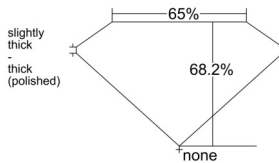

GIA®

FACSIMILE

GIA REPORT 2537056821

Verify this report at GIA.edu

GIA NATURAL DIAMOND DOSSIER®

August 07, 2025
GIA Report Number 2537056821
Shape and Cutting Style ..... **Cut-Cornered Rectangular Modified Brilliant**
Measurements ..... 5.39 x 4.21 x 2.87 mm

GRADING RESULTS

Carat Weight ..... 0.59 carat
Color Grade ..... E
Clarity Grade S11

ADDITIONAL GRADING INFORMATION

Polish ..... Excellent
Symmetry ..... Excellent
Fluorescence ..... None
Clarity Characteristics ..... Cloud, Crystal
Inspection(s): GIA 2537056821

PROPORTIONS

Profile not to actual proportions

GRADING SCALES

GIA COLOR SCALE		GIA CLARITY SCALE		
COLORLESS	D	VERY VERY SLIGHTLY INCLUDED	FLAWLESS	
	E		INTERNALLY FLAWLESS	
	F		VVS₁	
	G		VVS₂	
	NEAR COLORLESS	H	VERY SLIGHTLY INCLUDED	VS₁
		I		VS₂
		J	SLIGHTLY INCLUDED	S1₁
		K		S1₂
	FAINT	L	INCLUDED	I₁
		M		I₂
N		I₃		
O				
VERT LIGHT		P		
		Q		
		R		
		S		
LIGHT	T			
	U			
	V			
	W			
	X			
	Y			
	Z