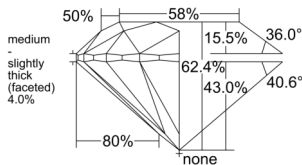

GIA®

FACSIMILE

GIA REPORT 2537065321

Verify this report at GIA.edu

GIA NATURAL DIAMOND DOSSIER®

September 01, 2025
GIA Report Number 2537065321
Shape and Cutting Style ..... Round Brilliant
Measurements ..... 5.58 - 5.66 x 3.51 mm

GRADING RESULTS

Carat Weight ..... 0.70 carat
Color Grade I
Clarity Grade VS2
Cut Grade ..... Excellent

ADDITIONAL GRADING INFORMATION

Polish ..... Excellent
Symmetry ..... Very Good
Fluorescence ..... Medium Blue
Clarity Characteristics ..... Crystal, Cloud
Inscription(s): GIA 2537065321

PROPORTIONS

Profile to actual proportions