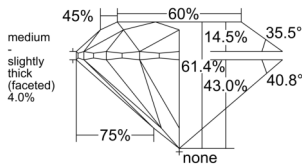

GIA®

FACSIMILE

GIA REPORT 2537072132

Verify this report at GIA.edu

GIA NATURAL DIAMOND DOSSIER®

August 08, 2025
GIA Report Number 2537072132
Shape and Cutting Style ..... Round Brilliant
Measurements ..... 5.36 - 5.39 x 3.30 mm

GRADING RESULTS

Carat Weight ..... 0.60 carat
Color Grade I
Clarity Grade S11
Cut Grade ..... Excellent

ADDITIONAL GRADING INFORMATION

Polish ..... Excellent
Symmetry ..... Excellent
Fluorescence ..... None
Clarity Characteristics ..... Feather, Crystal, Needle
Inspection(s): GIA 2537072132

PROPORTIONS

Profile to actual proportions