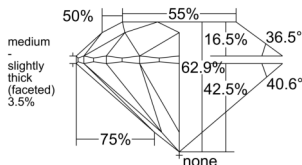

GIA®

FACSIMILE

GIA REPORT 2537078753

Verify this report at gia.edu

GIA NATURAL DIAMOND DOSSIER®

September 01, 2025
GIA Report Number 2537078753
Shape and Cutting Style ..... Round Brilliant
Measurements ..... 4.59 - 4.62 x 2.90 mm

GRADING RESULTS

Carat Weight ..... 0.38 carat
Color Grade ..... F
Clarity Grade VS1
Cut Grade ..... Excellent

ADDITIONAL GRADING INFORMATION

Polish ..... Excellent
Symmetry ..... Excellent
Fluorescence ..... None
Clarity Characteristics ..... Feather, Pinpoint
Inscription(s): GIA 2537078753

PROPORTIONS

GRADING SCALES

GIA COLOR SCALE

COLORLESS	D
	E
	F
	G
	H
	I
	J
NEAR COLORLESS	K
	L
Faint	M
	N
	O
	P
Very Light	Q
	R
	S
	T
	U
	V
Light	W
	X
	Y
	Z

GIA CLARITY SCALE

FLAWLESS	INTERNAL FLAWLESS	
		FLAWLESS
VERY VERY SLIGHTLY INCLUDED	VVS₁	
	VVS₂	
VERY SLIGHTLY INCLUDED	VS₁	
	VS₂	
SLIGHTLY INCLUDED	SI₁	
	SI₂	
INCLUDED	I₁	
	I₂	
	I₃	

GIA CUT SCALE

EXCELLENT
VERY GOOD
GOOD
FAIR
POOR