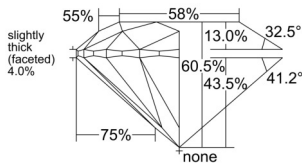

GIA®

FACSIMILE

GIA REPORT 2537135519

Verify this report at GIA.edu

GIA NATURAL DIAMOND DOSSIER®

August 16, 2025
GIA Report Number 2537135519
Shape and Cutting Style ..... Round Brilliant
Measurements ..... 4.32 - 4.33 x 2.62 mm

GRADING RESULTS

Carat Weight ..... 0.30 carat
Color Grade ..... H
Clarity Grade VS1
Cut Grade ..... Excellent

ADDITIONAL GRADING INFORMATION

Polish ..... Excellent
Symmetry ..... Excellent
Fluorescence ..... Faint
Clarity Characteristics ..... Feather, Cloud, Pinpoint
Inspection(s): GIA 2537135519

PROPORTIONS

Profile to actual proportions