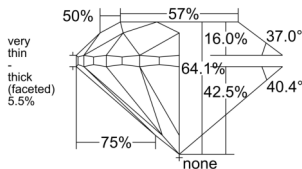

GIA®

FACSIMILE

GIA REPORT 2537158993

Verify this report at GIA.edu

GIA NATURAL DIAMOND DOSSIER®

August 21, 2025
GIA Report Number 2537158993
Shape and Cutting Style ..... Round Brilliant
Measurements ..... 4.63 - 4.66 x 2.98 mm

GRADING RESULTS

Carat Weight ..... 0.41 carat
Color Grade ..... D
Clarity Grade VS1
Cut Grade ..... Very Good

ADDITIONAL GRADING INFORMATION

Polish ..... Excellent
Symmetry ..... Very Good
Fluorescence ..... Very Strong Blue
Clarity Characteristics..... Indented Natural, Pinpoint
Inscription(s): GIA 2537158993

PROPORTIONS

Profile to actual proportions

GRADING SCALES

GIA COLOR SCALE	GIA CLARITY SCALE	GIA CUT SCALE
COLOURLESS	FLAWLESS	EXCELLENT
E	INTERNALLY FLAWLESS	
F	VVS₁	VERY GOOD
G		
H	VVS₂	GOOD
I	VS₁	
J	VS₂	FAIR
K	SI₁	
L	SI₂	POOR
M	I₁	
N	I₂	
O	I₃	
P		
Q		
R		
S		
T		
U		
V		
W		
X		
Y		
Z