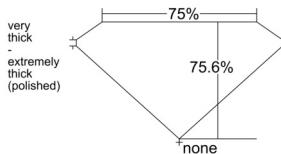

GIA®

FACSIMILE

GIA REPORT 2537167856

Verify this report at GIA.edu

GIA NATURAL DIAMOND DOSSIER®

August 20, 2025
GIA Report Number 2537167856
Shape and Cutting Style ..... Square Modified Brilliant
Measurements ..... 4.11 x 4.01 x 3.03 mm

GRADING RESULTS

Carat Weight ..... 0.46 carat
Color Grade ..... G
Clarity Grade VS1

ADDITIONAL GRADING INFORMATION

Polish ..... Excellent
Symmetry ..... Very Good
Fluorescence ..... None
Clarity Characteristics ..... Crystal, Needle, Pinpoint
Inscription(s): GIA 2537167856

PROPORTIONS

Profile not to actual proportions

GRADING SCALES

GIA COLOR SCALE		GIA CLARITY SCALE			
COLORLESS	D	VERY VERY SLIGHTLY INCLUDED	FLAWLESS		
	E		INTERNALLY FLAWLESS		
	F		VVS₁		
	G		VVS₂		
	NEAR COLORLESS	H	VERY SLIGHTLY INCLUDED	VS₁	
		I		VS₂	
		FAINT	J	SLIGHTLY INCLUDED	SI₁
			K		SI₂
	L		I₁		
	VERT LIGHT		M	INCLUDED	I₂
N			I₃		
O					
LIGHT		P			
		Q			
		R			
	S				
	T				
	Z