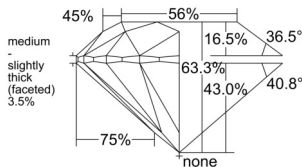

GIA®

FACSIMILE

GIA REPORT 2537167895

Verify this report at GIA.edu

GIA NATURAL DIAMOND DOSSIER®

August 20, 2025
GIA Report Number 2537167895
Shape and Cutting Style ..... Round Brilliant
Measurements ..... 5.00 - 5.04 x 3.18 mm

GRADING RESULTS

Carat Weight ..... 0.50 carat
Color Grade ..... F
Clarity Grade VS1
Cut Grade ..... Excellent

ADDITIONAL GRADING INFORMATION

Polish ..... Excellent
Symmetry ..... Very Good
Fluorescence ..... None
Clarity Characteristics..... Crystal, Feather, Pinpoint, Indented
Natural

Inscription(s): GIA 2537167895

PROPORTIONS

Profile to actual proportions