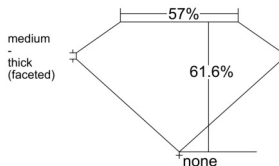

GIA®

FACSIMILE

GIA REPORT 2537181941

Verify this report at GIA.edu

GIA NATURAL DIAMOND DOSSIER®

August 21, 2025
GIA Report Number 2537181941
Shape and Cutting Style ..... Heart Brilliant
Measurements ..... 4.69 x 5.51 x 3.40 mm

GRADING RESULTS

Carat Weight ..... 0.50 carat
Color Grade ..... F
Clarity Grade VVS2

ADDITIONAL GRADING INFORMATION

Polish ..... Excellent
Symmetry ..... Excellent
Fluorescence ..... None
Clarity Characteristics ..... Pinpoint
Inscription(s): GIA 2537181941

PROPORTIONS

Profile not to actual proportions

GRADING SCALES

GIA COLOR SCALE		GIA CLARITY SCALE			
COLORLESS	D	VERY VERY SLIGHTLY INCLUDED	FLAWLESS		
	E		INTERNALLY FLAWLESS		
	F	VERY SLIGHTLY INCLUDED	VVS₁		
	G		VVS₂		
	H		VS₁		
	NEAR COLORLESS	I	SLIGHTLY INCLUDED	VS₂	
		J		SI₁	
		FAINT	K	INCLUDED	SI₂
			L		I₁
			M		I₂
VERT LIGHT	N	LIGHT	I₃		
	O				
	P				
	Q				
	R