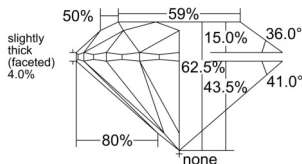

GIA®

FACSIMILE

GIA NATURAL DIAMOND DOSSIER®

August 25, 2025
GIA Report Number 2537195483
Shape and Cutting Style ..... Round Brilliant
Measurements ..... 5.41 - 5.44 x 3.39 mm

GRADING RESULTS

Carat Weight ..... 0.62 carat
Color Grade ..... E
Clarity Grade S11
Cut Grade ..... Excellent

ADDITIONAL GRADING INFORMATION

Polish ..... Excellent
Symmetry ..... Excellent
Fluorescence ..... None
Clarity Characteristics ..... Cloud, Crystal
Inscription(s): GIA 2537195483

GIA REPORT 2537195483

Verify this report at GIA.edu

PROPORTIONS

Profile to actual proportions