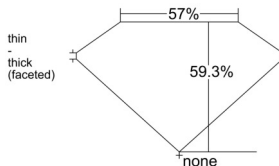

GIA®

FACSIMILE

GIA REPORT 2537264596

Verify this report at GIA.edu

GIA NATURAL DIAMOND DOSSIER®

August 30, 2025
GIA Report Number 2537264596
Shape and Cutting Style ..... Heart Brilliant
Measurements ..... 4.41 x 5.17 x 3.06 mm

GRADING RESULTS

Carat Weight ..... 0.41 carat
Color Grade ..... F
Clarity Grade VS2

ADDITIONAL GRADING INFORMATION

Polish ..... Very Good
Symmetry ..... Excellent
Fluorescence ..... Faint
Clarity Characteristics ..... Cavity, Feather
Inscription(s): GIA 2537264596

PROPORTIONS

Profile not to actual proportions

GRADING SCALES

GIA COLOR SCALE		GIA CLARITY SCALE			
COLORLESS	D	VERY VERY SLIGHTLY INCLUDED	FLAWLESS		
	E		INTERNALLY FLAWLESS		
	F	VERY SLIGHTLY INCLUDED	VVS₁		
	G		VVS₂		
	H		VS₁		
	NEAR COLORLESS	I	SLIGHTLY INCLUDED	VS₂	
		J		SI₁	
		FAINT	K	INCLUDED	SI₂
			L		I₁
			M		I₂
VERT LIGHT	N	LIGHT	I₃		
	O				
	P				
	Q				
	R				
	S				
	T