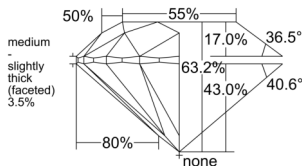

GIA®

FACSIMILE

GIA REPORT 2537268717

Verify this report at GIA.edu

GIA NATURAL DIAMOND DOSSIER®

August 30, 2025
GIA Report Number 2537268717
Shape and Cutting Style ..... Round Brilliant
Measurements ..... 5.01 - 5.05 x 3.18 mm

GRADING RESULTS

Carat Weight ..... 0.50 carat
Color Grade ..... G
Clarity Grade VS1
Cut Grade ..... Excellent

ADDITIONAL GRADING INFORMATION

Polish ..... Excellent
Symmetry ..... Very Good
Fluorescence ..... None
Clarity Characteristics..... Cloud, Feather, Pinpoint, Indented
Natural

Inscription(s): GIA 2537268717

PROPORTIONS

Profile to actual proportions

GRADING SCALES

GIA COLOR SCALE

COLORED	D
	E
	F
	G
	H
	I
	J
NEAR COLORLESS	K
	L
	M
	N
	O
	P
	Q
	R
	S
	T
	U
	V
	W
	X
	Y
	Z

GIA CLARITY SCALE

FLAWLESS	VERY VERY SLIGHTLY INCLUDED	VS₁	VS₂	VS₁	VS₂	SI₁	SI₂	I₁	I₂	I₃		
											FLAWLESS	INTERNALLY FLAWLESS

GIA CUT SCALE

EXCELLENT
VERY GOOD
GOOD
FAIR
POOR