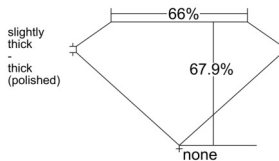

GIA®

FACSIMILE

GIA REPORT 2537284424

Verify this report at GIA.edu

GIA NATURAL DIAMOND DOSSIER®

September 02, 2025
GIA Report Number 2537284424
Shape and Cutting Style ..... **Cut-Cornered Rectangular Modified Brilliant**
Measurements ..... 5.34 x 4.21 x 2.86 mm

GRADING RESULTS

Carat Weight ..... 0.58 carat
Color Grade ..... G
Clarity Grade VVS1

ADDITIONAL GRADING INFORMATION

Polish ..... Excellent
Symmetry ..... Excellent
Fluorescence ..... None
Clarity Characteristics..... **Cloud, Pinpoint, Feather, Surface Graining**

Inscription(s): GIA 2537284424

PROPORTIONS

Profile not to actual proportions

GRADING SCALES

GIA COLOR SCALE		GIA CLARITY SCALE			
COLORLESS	D	VERY VERY SLIGHTLY INCLUDED	FLAWLESS		
	E		INTERNALLY FLAWLESS		
	F	VERY SLIGHTLY INCLUDED	VVS₁		
	G		VVS₂		
	H		VS₁		
	NEAR COLORLESS	I	SLIGHTLY INCLUDED	VS₂	
		J		SI₁	
		FAINT	K	INCLUDED	SI₂
			L		I₁
			M		I₂
VERTICALLY LIGHT	N	LIGHT	I₃		
	O				
	P				
	Q				
	R