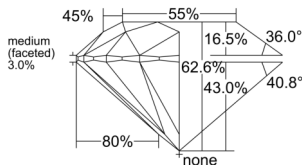

GIA®

FACSIMILE

GIA REPORT 2537290944

Verify this report at GIA.edu

GIA NATURAL DIAMOND DOSSIER®

September 02, 2025
GIA Report Number 2537290944
Shape and Cutting Style ..... Round Brilliant
Measurements ..... 5.19 - 5.21 x 3.25 mm

GRADING RESULTS

Carat Weight ..... 0.53 carat
Color Grade ..... E
Clarity Grade VVS2
Cut Grade ..... Excellent

ADDITIONAL GRADING INFORMATION

Polish ..... Excellent
Symmetry ..... Excellent
Fluorescence ..... None
Clarity Characteristics ..... Cloud, Pinpoint
Inscription(s): GIA 2537290944

PROPORTIONS

Profile to actual proportions