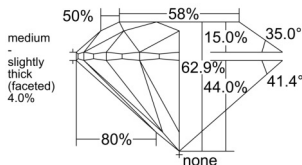

GIA®

FACSIMILE

GIA REPORT 2537312020

Verify this report at GIA.edu

GIA NATURAL DIAMOND DOSSIER®

September 05, 2025
GIA Report Number 2537312020
Shape and Cutting Style ..... Round Brilliant
Measurements ..... 5.11 - 5.15 x 3.23 mm

GRADING RESULTS

Carat Weight ..... 0.52 carat
Color Grade ..... G
Clarity Grade VVS1
Cut Grade ..... Excellent

ADDITIONAL GRADING INFORMATION

Polish ..... Excellent
Symmetry ..... Excellent
Fluorescence ..... Medium Blue
Clarity Characteristics ..... Pinpoint
Inscription(s): GIA 2537312020

PROPORTIONS

GRADING SCALES

GIA COLOR SCALE	GIA CLARITY SCALE	GIA CUT SCALE	
D	FLAWLESS	EXCELLENT	
E	INTERNALLY FLAWLESS		
F		VVS₁	VERY GOOD
G	VVS₂		
H	VS₁	GOOD	
I	VS₂		
J	SI₁	FAIR	
K	SI₂		
L	I₁	POOR	
M			
N			
O	I₂		
P			
Q			
R	I₃		
S			
T			
U			
V			
W			
X			
Y			
Z