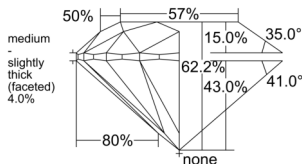

GIA®

FACSIMILE

GIA REPORT 2537312331

Verify this report at GIA.edu

GIA NATURAL DIAMOND DOSSIER®

September 04, 2025
GIA Report Number 2537312331
Shape and Cutting Style ..... Round Brilliant
Measurements ..... 5.08 - 5.12 x 3.17 mm

GRADING RESULTS

Carat Weight ..... 0.51 carat
Color Grade ..... E
Clarity Grade VS1
Cut Grade ..... Excellent

ADDITIONAL GRADING INFORMATION

Polish ..... Excellent
Symmetry ..... Excellent
Fluorescence ..... Faint
Clarity Characteristics..... Crystal, Feather, Pinpoint
Inscription(s): GIA 2537312331

PROPORTIONS

GRADING SCALES

GIA COLOR SCALE

COLORLESS	D
	E
	F
	G
	H
	I
	J
NEAR COLORLESS	K
	L
	M
FAIN	N
	O
	P
	R
	S
	T
	U
	V
	W
	X
	Y
LIGHT	Z

GIA CLARITY SCALE

	FLAWLESS
	INTERNALLY FLAWLESS
VERY VERY SLIGHTLY INCLUDED	VVS₁
	VVS₂
VERY SLIGHTLY INCLUDED	VS₁
	VS₂
SLIGHTLY INCLUDED	SI₁
	SI₂
	I₁
	I₂
INCLUDED	I₃

GIA CUT SCALE

	EXCELLENT
	VERY GOOD
	GOOD
	FAIR
	POOR