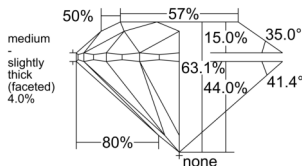

GIA®

FACSIMILE

GIA REPORT 2537314823

Verify this report at GIA.edu

GIA NATURAL DIAMOND DOSSIER®

September 04, 2025
GIA Report Number 2537314823
Shape and Cutting Style ..... Round Brilliant
Measurements ..... 5.50 - 5.53 x 3.48 mm

GRADING RESULTS

Carat Weight ..... 0.65 carat
Color Grade ..... D
Clarity Grade VS2
Cut Grade ..... Excellent

ADDITIONAL GRADING INFORMATION

Polish ..... Excellent
Symmetry ..... Excellent
Fluorescence ..... None
Clarity Characteristics ..... Crystal, Cloud
Inscription(s): GIA 2537314823

PROPORTIONS

GRADING SCALES

GIA COLOR SCALE	GIA CLARITY SCALE	GIA CUT SCALE	
D	FLAWLESS	EXCELLENT	
E	INTERNALLY FLAWLESS		
F		VVS₁	VERY GOOD
G	VVS₂		
H	VS₁	GOOD	
I	VS₂		
J	SI₁	FAIR	
K	SI₂		
L	I₁	POOR	
M	I₂		
N	I₃		
O			
P			
Q			
R			
S			
T			
U			
V			
W			
X			
Y			
Z