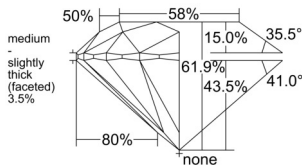

GIA®

FACSIMILE

GIA REPORT 2537316634

Verify this report at GIA.edu

GIA NATURAL DIAMOND DOSSIER®

September 05, 2025
GIA Report Number 2537316634
Shape and Cutting Style ..... Round Brilliant
Measurements ..... 3.84 - 3.85 x 2.38 mm

GRADING RESULTS

Carat Weight ..... 0.21 carat
Color Grade I
Clarity Grade VS2
Cut Grade ..... Excellent

ADDITIONAL GRADING INFORMATION

Polish ..... Excellent
Symmetry ..... Excellent
Fluorescence ..... None
Clarity Characteristics ..... Cloud, Feather
Inscription(s): GIA 2537316634

PROPORTIONS

Profile to actual proportions

GRADING SCALES

GIA COLOR SCALE	GIA CLARITY SCALE	GIA CUT SCALE	
D	FLAWLESS	EXCELLENT	
E	INTERNALLY FLAWLESS		
F		VVS₁	VERY GOOD
G	VVS₂		
H	VS₁	GOOD	
I	VS₂		
J	SI₁	FAIR	
K	SI₂		
L	I₁	POOR	
M	I₂		
N	I₃		
O			
P			
Q			
R			
S			
T			
U			
V			
W			
X			
Y			
Z