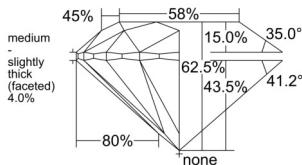

GIA®

FACSIMILE

GIA REPORT 2537322318

Verify this report at GIA.edu

GIA NATURAL DIAMOND DOSSIER®

September 05, 2025
GIA Report Number 2537322318
Shape and Cutting Style ..... Round Brilliant
Measurements ..... 5.24 - 5.27 x 3.28 mm

GRADING RESULTS

Carat Weight ..... 0.56 carat
Color Grade ..... G
Clarity Grade VS1
Cut Grade ..... Excellent

ADDITIONAL GRADING INFORMATION

Polish ..... Excellent
Symmetry ..... Excellent
Fluorescence ..... None
Clarity Characteristics..... Crystal, Needle, Pinpoint, Cloud
Inscription(s): GIA 2537322318

PROPORTIONS

GRADING SCALES

GIA COLOR SCALE	GIA CLARITY SCALE	GIA CUT SCALE	
D	FLAWLESS	EXCELLENT	
E	INTERNALLY FLAWLESS		
F		VVS₁	VERY GOOD
G	VVS₂		
H	VS₁	GOOD	
I	VS₂		
J	SI₁	FAIR	
K	SI₂		
L	I₁	POOR	
M			
N			
O	I₂		
P			
Q			
R	I₃		
S			
T			
U			
V			
W			
X			
Y			
Z