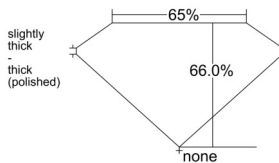

GIA®

FACSIMILE

GIA REPORT 2537322752

Verify this report at GIA.edu

GIA NATURAL DIAMOND DOSSIER®

September 05, 2025
GIA Report Number 2537322752
Shape and Cutting Style ..... **Cut-Cornered Rectangular Modified Brilliant**
Measurements ..... 5.12 x 4.08 x 2.69 mm

GRADING RESULTS

Carat Weight ..... 0.50 carat
Color Grade I
Clarity Grade VVS1

ADDITIONAL GRADING INFORMATION

Polish ..... Excellent
Symmetry ..... Very Good
Fluorescence ..... Faint
Clarity Characteristics ..... Pinpoint, Cloud
Inscription(s): GIA 2537322752

PROPORTIONS

Profile not to actual proportions

GRADING SCALES

GIA COLOR SCALE		GIA CLARITY SCALE		
COLORLESS	D	VERY VERY SLIGHTLY INCLUDED	FLAWLESS	
	E		INTERNALLY FLAWLESS	
	F		VVS₁	
	G		VVS₂	
	NEAR COLORLESS	H	VERY SLIGHTLY INCLUDED	VS₁
		I		VS₂
		J	SLIGHTLY INCLUDED	SI₁
		K		SI₂
	FAINT	L	INCLUDED	I₁
		M		I₂
N		I₃		
O				
VERT LIGHT		P		
		Q		
		R		
		S		
LIGHT	T			
	U			
	V			
	W			
	X			
	Y			
	Z