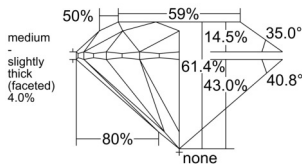

GIA®

FACSIMILE

GIA REPORT 2537338489

Verify this report at GIA.edu

GIA NATURAL DIAMOND DOSSIER®

September 09, 2025
GIA Report Number 2537338489
Shape and Cutting Style ..... Round Brilliant
Measurements ..... 5.81 - 5.84 x 3.58 mm

GRADING RESULTS

Carat Weight ..... 0.75 carat
Color Grade ..... F
Clarity Grade VS1
Cut Grade ..... Excellent

ADDITIONAL GRADING INFORMATION

Polish ..... Excellent
Symmetry ..... Excellent
Fluorescence ..... Strong Blue
Clarity Characteristics..... Crystal, Feather, Needle, Pinpoint
Inscription(s): GIA 2537338489

PROPORTIONS

Profile to actual proportions

GRADING SCALES

GIA COLOR SCALE

COLOURLESS	D
	E
	F
	G
	H
	I
	J
NEAR COLOURLESS	K
	L
Faint	M
	N
	O
	P
	Q
	R
	S
	T
	U
	V
	W
	X
	Y
Light	Z

GIA CLARITY SCALE

FLAWLESS	INTERNAL FLAWLESS	
		FLAWLESS
VERY VERY SLIGHTLY INCLUDED	VVS₁	
	VVS₂	
VERY SLIGHTLY INCLUDED	VS₁	
	VS₂	
SLIGHTLY INCLUDED	SI₁	
	SI₂	
INCLUDED	I₁	
	I₂	
	I₃	

GIA CUT SCALE

EXCELLENT
VERY GOOD
GOOD
FAIR
POOR