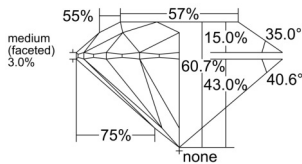

GIA®

FACSIMILE

GIA REPORT 2537342051

Verify this report at GIA.edu

GIA NATURAL DIAMOND DOSSIER®

September 08, 2025
GIA Report Number 2537342051
Shape and Cutting Style ..... Round Brilliant
Measurements ..... 4.33 - 4.36 x 2.64 mm

GRADING RESULTS

Carat Weight ..... 0.30 carat
Color Grade ..... F
Clarity Grade VVS1
Cut Grade ..... Excellent

ADDITIONAL GRADING INFORMATION

Polish ..... Excellent
Symmetry ..... Excellent
Fluorescence ..... None
Clarity Characteristics..... Cloud, Feather, Surface Graining
Inscription(s): GIA 2537342051

PROPORTIONS

Profile to actual proportions

GRADING SCALES

GIA COLOR SCALE

COLORLESS	D
	E
	F
	G
	H
	I
	J
NEAR COLORLESS	K
	L
Faint	M
	N
	O
	P
Very Light	Q
	R
	S
	T
	U
	V
Light	W
	X
	Y
	Z

GIA CLARITY SCALE

VERY VERY SLIGHTLY INCLUDED	FLAWLESS
	INTERNALLY FLAWLESS
VERY SLIGHTLY INCLUDED	VVS₁
	VVS₂
SLIGHTLY INCLUDED	VS₁
	VS₂
INCLUDED	SI₁
	SI₂
	I₁
	I₂
	I₃

GIA CUT SCALE

EXCELLENT
VERY GOOD
GOOD
FAIR
POOR