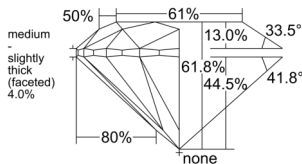

GIA®

FACSIMILE

GIA REPORT 2537345781

Verify this report at GIA.edu

GIA NATURAL DIAMOND DOSSIER®

September 10, 2025
GIA Report Number 2537345781
Shape and Cutting Style ..... Round Brilliant
Measurements ..... 4.27 - 4.31 x 2.65 mm

GRADING RESULTS

Carat Weight ..... 0.30 carat
Color Grade ..... F
Clarity Grade VVS1
Cut Grade ..... Excellent

ADDITIONAL GRADING INFORMATION

Polish ..... Excellent
Symmetry ..... Excellent
Fluorescence ..... None
Clarity Characteristics ..... Indented Natural
Inscription(s): GIA 2537345781

PROPORTIONS

Profile to actual proportions