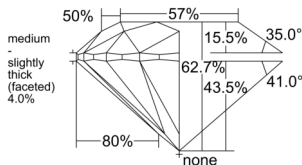

GIA®

FACSIMILE

GIA REPORT 2537347323

Verify this report at GIA.edu

GIA NATURAL DIAMOND DOSSIER®

September 15, 2025
GIA Report Number 2537347323
Shape and Cutting Style ..... Round Brilliant
Measurements ..... 5.63 - 5.67 x 3.54 mm

GRADING RESULTS

Carat Weight ..... 0.70 carat
Color Grade ..... E
Clarity Grade S11
Cut Grade ..... Excellent

ADDITIONAL GRADING INFORMATION

Polish ..... Excellent
Symmetry ..... Excellent
Fluorescence ..... None
Clarity Characteristics ..... Crystal
Inscription(s): GIA 2537347323

PROPORTIONS

GRADING SCALES

GIA COLOR SCALE	GIA CLARITY SCALE	GIA CUT SCALE	
D	FLAWLESS	EXCELLENT	
E	INTERNALLY FLAWLESS		
F		VVS₁	VERY GOOD
G	VVS₂		
H	VS₁	GOOD	
I	VS₂		
J	S1₁	FAIR	
K	S1₂		
L	I₁	POOR	
M	I₂		
N	I₃		
O			
P			
Q			
R			
S			
T			
U			
V			
W			
X			
Y			
Z