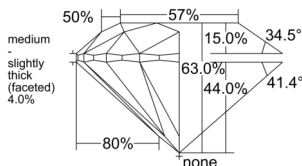

GIA®

FACSIMILE

GIA REPORT 2537353623

Verify this report at GIA.edu

GIA NATURAL DIAMOND DOSSIER®

September 09, 2025
GIA Report Number 2537353623
Shape and Cutting Style ..... Round Brilliant
Measurements ..... 5.35 - 5.38 x 3.38 mm

GRADING RESULTS

Carat Weight ..... 0.60 carat
Color Grade ..... D
Clarity Grade VS1
Cut Grade ..... Excellent

ADDITIONAL GRADING INFORMATION

Polish ..... Excellent
Symmetry ..... Excellent
Fluorescence ..... None
Clarity Characteristics ..... Crystal, Pinpoint
Inscription(s): GIA 2537353623

PROPORTIONS

Profile to actual proportions

GRADING SCALES

GIA COLOR SCALE

COLORESS	D
	E
	F
	G
	H
	I
	J
NEAR COLORESS	K
	L
FANIT	M
	N
	O
	P
VERY LIGHT	R
	S
	T
	U
	V
	W
	X
	Y
LIGHT	Z

GIA CLARITY SCALE

VERY VERY SLIGHTLY INCLUDED	FLAWLESS
	INTERNALLY FLAWLESS
VERY SLIGHTLY INCLUDED	VVS₁
	VVS₂
SLIGHTLY INCLUDED	VS₁
	VS₂
INCLUDED	SI₁
	SI₂
	I₁
	I₂
	I₃

GIA CUT SCALE

EXCELLENT
VERY GOOD
GOOD
FAIR
POOR