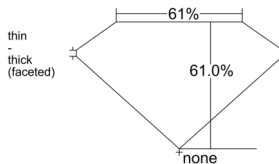

GIA®

FACSIMILE

GIA REPORT 2537358670

Verify this report at GIA.edu

GIA NATURAL DIAMOND DOSSIER®

September 12, 2025
GIA Report Number 2537358670
Shape and Cutting Style ..... Oval Brilliant
Measurements ..... 6.63 x 4.60 x 2.81 mm

GRADING RESULTS

Carat Weight ..... 0.53 carat
Color Grade ..... J
Clarity Grade VS1

ADDITIONAL GRADING INFORMATION

Polish ..... Excellent
Symmetry ..... Excellent
Fluorescence ..... Faint
Clarity Characteristics ..... Cloud, Crystal, Needle
Inscription(s): GIA 2537358670

PROPORTIONS

Profile not to actual proportions

GRADING SCALES

GIA COLOR SCALE		GIA CLARITY SCALE	
COLORLESS	D	VERY VERY SLIGHTLY INCLUDED	FLAWLESS
	E		INTERNALLY FLAWLESS
	F		VVS₁
	G		VVS₂
	H		VS₁
	I		VS₂
	J		SI₁
	K		SI₂
	L		I₁
	M		I₂
NEAR COLORLESS	N	SLIGHTLY INCLUDED	I₃
	O		
	P		
	Q		
FAINT	R		
	S		
	T		
	U		
VERY LIGHT	V		
	W		
	X		
	Y		
LIGHT	Z