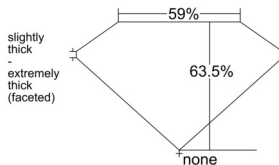

GIA®

FACSIMILE

GIA REPORT 2537361921

Verify this report at GIA.edu

GIA NATURAL DIAMOND DOSSIER®

September 11, 2025
GIA Report Number 2537361921
Shape and Cutting Style ..... Heart Brilliant
Measurements ..... 3.98 x 4.58 x 2.91 mm

GRADING RESULTS

Carat Weight ..... 0.30 carat
Color Grade ..... G
Clarity Grade VS1

ADDITIONAL GRADING INFORMATION

Polish ..... Excellent
Symmetry ..... Very Good
Fluorescence ..... None
Clarity Characteristics..... Cloud, Crystal, Feather, Pinpoint
Inscription(s): GIA 2537361921

PROPORTIONS

Profile not to actual proportions

GRADING SCALES

GIA COLOR SCALE		GIA CLARITY SCALE			
COLORLESS	D	VERY VERY SLIGHTLY INCLUDED	FLAWLESS		
	E		INTERNALLY FLAWLESS		
	F	VERY SLIGHTLY INCLUDED	VS₁		
	G		VS₂		
	H		VS₁		
	NEAR COLORLESS	I	SLIGHTLY INCLUDED	SI₁	
		J		SI₂	
		FAINT	K	INCLUDED	I₁
			L		I₂
			M		I₃
VERT LIGHT	N				
	O				
	P				
	Q				
	R				
	S				
	T				
LIGHT	U				
	V				
	W				
	X				
Y					
Z