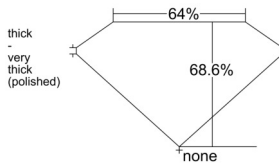

GIA®

FACSIMILE

GIA REPORT 2537384091

Verify this report at GIA.edu

GIA NATURAL DIAMOND DOSSIER®

September 13, 2025
GIA Report Number 2537384091
Shape and Cutting Style ..... **Cut-Cornered Rectangular Modified Brilliant**
Measurements ..... 5.31 x 4.21 x 2.89 mm

GRADING RESULTS

Carat Weight ..... 0.60 carat
Color Grade ..... F
Clarity Grade VS2

ADDITIONAL GRADING INFORMATION

Polish ..... Excellent
Symmetry ..... Excellent
Fluorescence ..... None
Clarity Characteristics ..... Cloud, Crystal
Inscription(s): GIA 2537384091

PROPORTIONS

Profile not to actual proportions

GRADING SCALES

GIA COLOR SCALE		GIA CLARITY SCALE			
COLORLESS	D	VERY VERY SLIGHTLY INCLUDED	FLAWLESS		
	E		INTERNALLY FLAWLESS		
	F	VERY SLIGHTLY INCLUDED	VVS₁		
	G		VVS₂		
	H		VS₁		
	NEAR COLORLESS	I	SLIGHTLY INCLUDED	VS₂	
		J		SI₁	
		FAINT	K	INCLUDED	SI₂
			L		I₁
			M		I₂
VERT LIGHT	N	LIGHT	I₃		
	O				
	P				
	Q				
	R				
	S				
	T				
LIGHT	U				
	V				
	W				
	X				
Y					
Z