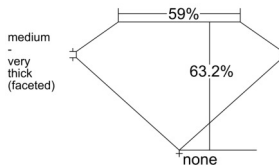

GIA®

FACSIMILE

GIA REPORT 2537386254

Verify this report at GIA.edu

GIA NATURAL DIAMOND DOSSIER®

September 11, 2025
GIA Report Number 2537386254
Shape and Cutting Style ..... Pear Brilliant
Measurements ..... 5.89 x 3.78 x 2.39 mm

GRADING RESULTS

Carat Weight ..... 0.31 carat
Color Grade ..... H
Clarity Grade VVS1

ADDITIONAL GRADING INFORMATION

Polish ..... Excellent
Symmetry ..... Very Good
Fluorescence ..... None
Clarity Characteristics ..... Pinpoint, Cavity
Inscription(s): GIA 2537386254

PROPORTIONS

Profile not to actual proportions

GRADING SCALES

GIA COLOR SCALE		GIA CLARITY SCALE			
COLORLESS	D	VERY VERY SLIGHTLY INCLUDED	FLAWLESS		
	E		INTERNALLY FLAWLESS		
	F	VERY SLIGHTLY INCLUDED	VVS₁		
	G		VVS₂		
	H		VS₁		
	NEAR COLORLESS	I	SLIGHTLY INCLUDED	VS₂	
		J		SI₁	
		FAINT	K	INCLUDED	SI₂
			L		I₁
			M		I₂
N			I₃		
VERT LIGHT	O	NOT GRADED			
	P				
	Q				
	R				
	S				
	T				
LIGHT	U				
	V				
	W				
	X				
Y					
Z