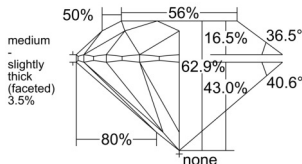

GIA®

FACSIMILE

GIA REPORT 2537397444

Verify this report at GIA.edu

GIA NATURAL DIAMOND DOSSIER®

September 12, 2025
GIA Report Number 2537397444
Shape and Cutting Style ..... Round Brilliant
Measurements ..... 5.05 - 5.09 x 3.19 mm

GRADING RESULTS

Carat Weight ..... 0.51 carat
Color Grade ..... J
Clarity Grade VS1
Cut Grade ..... Excellent

ADDITIONAL GRADING INFORMATION

Polish ..... Excellent
Symmetry ..... Excellent
Fluorescence ..... None
Clarity Characteristics ..... Cloud
Inscription(s): GIA 2537397444

PROPORTIONS

GRADING SCALES

GIA COLOR SCALE

COLORED	D
	E
	F
	G
	H
	I
	J
NEAR COLORLESS	K
	L
FAIN	M
	N
	O
	P
VERY LIGHT	Q
	R
	S
	T
	U
	V
	W
	X
	Y
LIGHT	Z

GIA CLARITY SCALE

VERY VERY SLIGHTLY INCLUDED	FLAWLESS
	INTERNALLY FLAWLESS
VERY SLIGHTLY INCLUDED	VVS₁
	VVS₂
SLIGHTLY INCLUDED	VS₁
	VS₂
INCLUDED	SI₁
	SI₂
	I₁
	I₂
	I₃

GIA CUT SCALE

EXCELLENT
VERY GOOD
GOOD
FAIR
POOR