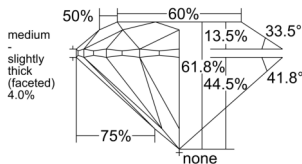

GIA®

FACSIMILE

GIA REPORT 2537401356

Verify this report at GIA.edu

GIA NATURAL DIAMOND DOSSIER®

September 18, 2025
GIA Report Number 2537401356
Shape and Cutting Style ..... Round Brilliant
Measurements ..... 4.91 - 4.94 x 3.05 mm

GRADING RESULTS

Carat Weight ..... 0.45 carat
Color Grade ..... F
Clarity Grade S11
Cut Grade ..... Excellent

ADDITIONAL GRADING INFORMATION

Polish ..... Excellent
Symmetry ..... Excellent
Fluorescence ..... Medium Blue
Clarity Characteristics ..... Crystal, Feather
Inscription(s): GIA 2537401356

PROPORTIONS

Profile to actual proportions