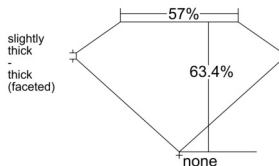

GIA®

FACSIMILE

GIA REPORT 2537414800

Verify this report at GIA.edu

GIA NATURAL DIAMOND DOSSIER®

September 13, 2025
GIA Report Number 2537414800
Shape and Cutting Style ..... Pear Brilliant
Measurements ..... 6.76 x 4.02 x 2.55 mm

GRADING RESULTS

Carat Weight ..... 0.40 carat
Color Grade ..... D
Clarity Grade VS1

ADDITIONAL GRADING INFORMATION

Polish ..... Excellent
Symmetry ..... Very Good
Fluorescence ..... Medium Blue
Clarity Characteristics ..... Cloud, Pinpoint
Inscription(s): GIA 2537414800

PROPORTIONS

Profile not to actual proportions

GRADING SCALES

GIA COLOR SCALE		GIA CLARITY SCALE			
COLORLESS	D	VERY VERY SLIGHTLY INCLUDED	FLAWLESS		
	E		INTERNALLY FLAWLESS		
	F	VERY SLIGHTLY INCLUDED	VS₁		
	G		VS₂		
	H		VS₁		
	NEAR COLORLESS	I	SLIGHTLY INCLUDED	SI₁	
		J		SI₂	
		FAINT	K	INCLUDED	I₁
			L		I₂
			M		I₃
VERT LIGHT	N				
	O				
	P				
	Q				
	R				
	S				
	T				
LIGHT	U				
	V				
	W				
	X				
	Y				
	Z