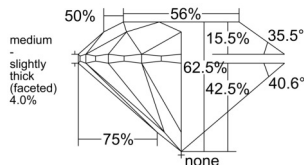

GIA®

FACSIMILE

GIA REPORT 2537423456

Verify this report at GIA.edu

GIA NATURAL DIAMOND DOSSIER®

October 09, 2025
GIA Report Number 2537423456
Shape and Cutting Style ..... Round Brilliant
Measurements ..... 5.21 - 5.25 x 3.27 mm

GRADING RESULTS

Carat Weight ..... 0.55 carat
Color Grade ..... D
Clarity Grade VVS1
Cut Grade ..... Excellent

ADDITIONAL GRADING INFORMATION

Polish ..... Excellent
Symmetry ..... Excellent
Fluorescence ..... None
Clarity Characteristics..... Cloud, Pinpoint, Feather, Indented
Natural

Inscription(s): GIA 2537423456

PROPORTIONS

Profile to actual proportions

GRADING SCALES

GIA COLOR SCALE

COLOREDNESS	D
	E
	F
	G
	H
	I
	J
NEAR COLORLESS	K
	L
	M
	N
	O
	P
	Q
	R
	S
	T
	U
	V
	W
	X
	Y
	Z

GIA CLARITY SCALE

FLAWLESS	VERY VERY SLIGHTLY INCLUDED	VVS₁	VVS₂	VS₁	VS₂	SLIGHTLY INCLUDED	SI₁	SI₂	I₁	I₂	I₃	
												FLAWLESS
INTERNALLY FLAWLESS												

GIA CUT SCALE

EXCELLENT
VERY GOOD
GOOD
FAIR
POOR