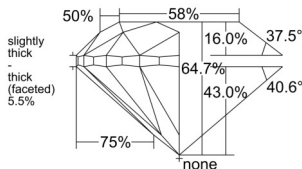

GIA®

FACSIMILE

GIA REPORT 2537428232

Verify this report at GIA.edu

GIA NATURAL DIAMOND DOSSIER®

September 15, 2025
GIA Report Number 2537428232
Shape and Cutting Style ..... Round Brilliant
Measurements ..... 5.99 - 6.04 x 3.89 mm

GRADING RESULTS

Carat Weight ..... 0.91 carat
Color Grade ..... H
Clarity Grade VS2
Cut Grade ..... Very Good

ADDITIONAL GRADING INFORMATION

Polish ..... Excellent
Symmetry ..... Excellent
Fluorescence ..... Medium Blue
Clarity Characteristics ..... Cloud, Crystal
Inscription(s): GIA 2537428232

PROPORTIONS

Profile to actual proportions