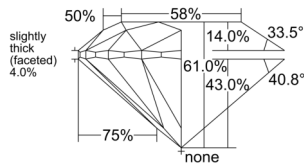

GIA®

FACSIMILE

GIA REPORT 2537439884

Verify this report at GIA.edu

GIA NATURAL DIAMOND DOSSIER®

September 16, 2025
GIA Report Number 2537439884
Shape and Cutting Style ..... Round Brilliant
Measurements ..... 4.25 - 4.27 x 2.60 mm

GRADING RESULTS

Carat Weight ..... 0.29 carat
Color Grade ..... D
Clarity Grade VVS1
Cut Grade ..... Excellent

ADDITIONAL GRADING INFORMATION

Polish ..... Excellent
Symmetry ..... Excellent
Fluorescence ..... Faint
Clarity Characteristics ..... Pinpoint, Feather
Inscription(s): GIA 2537439884

PROPORTIONS

Profile to actual proportions