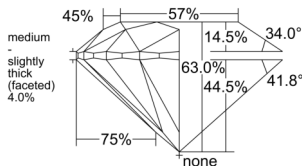

GIA®

FACSIMILE

GIA REPORT 2537460686

Verify this report at GIA.edu

GIA NATURAL DIAMOND DOSSIER®

September 18, 2025
GIA Report Number 2537460686
Shape and Cutting Style ..... Round Brilliant
Measurements ..... 4.89 - 4.91 x 3.09 mm

GRADING RESULTS

Carat Weight ..... 0.45 carat
Color Grade ..... E
Clarity Grade VVS1
Cut Grade ..... Excellent

ADDITIONAL GRADING INFORMATION

Polish ..... Excellent
Symmetry ..... Excellent
Fluorescence ..... Medium Blue
Clarity Characteristics ..... Pinpoint, Feather
Inscription(s): GIA 2537460686

PROPORTIONS

Profile to actual proportions