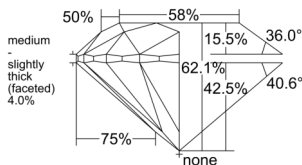

GIA®

FACSIMILE

GIA REPORT 2537484380

Verify this report at GIA.edu

GIA NATURAL DIAMOND DOSSIER®

September 20, 2025
GIA Report Number 2537484380
Shape and Cutting Style ..... Round Brilliant
Measurements ..... 5.11 - 5.14 x 3.18 mm

GRADING RESULTS

Carat Weight ..... 0.52 carat
Color Grade ..... G
Clarity Grade VVS1
Cut Grade ..... Excellent

ADDITIONAL GRADING INFORMATION

Polish ..... Excellent
Symmetry ..... Excellent
Fluorescence ..... None
Clarity Characteristics ..... Pinpoint
Inscription(s): GIA 2537484380

PROPORTIONS

GRADING SCALES

GIA COLOR SCALE	GIA CLARITY SCALE	GIA CUT SCALE
COLOURLESS	FLAWLESS	EXCELLENT
D	INTERNALLY FLAWLESS	
E	VVS₁	VERY GOOD
F		
G	VS₁	GOOD
H		
I	SI₁	FAIR
J		
K	I₁	POOR
L		
M	I₂	
N	I₃	
O		
P		
Q		
R		
S		
T		
U		
V		
W		
X		
Y		
Z