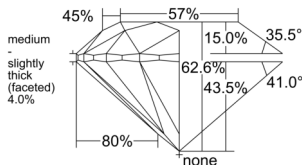

GIA®

FACSIMILE

GIA REPORT 2537492974

Verify this report at GIA.edu

GIA NATURAL DIAMOND DOSSIER®

September 19, 2025
GIA Report Number 2537492974
Shape and Cutting Style ..... Round Brilliant
Measurements ..... 5.33 - 5.36 x 3.34 mm

GRADING RESULTS

Carat Weight ..... 0.59 carat
Color Grade ..... E
Clarity Grade VS1
Cut Grade ..... Excellent

ADDITIONAL GRADING INFORMATION

Polish ..... Excellent
Symmetry ..... Excellent
Fluorescence ..... None
Clarity Characteristics..... Crystal, Feather, Cloud, Pinpoint
Inscription(s): GIA 2537492974

PROPORTIONS

Profile to actual proportions