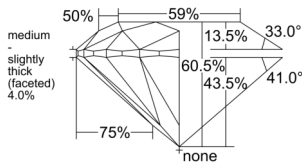

GIA®

FACSIMILE

GIA REPORT 2537500215

Verify this report at GIA.edu

GIA NATURAL DIAMOND DOSSIER®

September 22, 2025
GIA Report Number 2537500215
Shape and Cutting Style ..... Round Brilliant
Measurements ..... 5.71 - 5.76 x 3.47 mm

GRADING RESULTS

Carat Weight ..... 0.70 carat
Color Grade ..... G
Clarity Grade VS1
Cut Grade ..... Excellent

ADDITIONAL GRADING INFORMATION

Polish ..... Excellent
Symmetry ..... Excellent
Fluorescence ..... None
Clarity Characteristics ..... Crystal, Pinpoint
Inscription(s): GIA 2537500215

PROPORTIONS

Profile to actual proportions

GRADING SCALES

GIA COLOR SCALE	GIA CLARITY SCALE	GIA CUT SCALE	
D	FLAWLESS	EXCELLENT	
E	INTERNALLY FLAWLESS		
F		VVS₁	VERY GOOD
G	VVS₂		
H	VS₁	GOOD	
I	VS₂		
J	SI₁	FAIR	
K	SI₂		
L	I₁	POOR	
M			
N			
O	I₂		
P			
Q			
R	I₃		
S			
T			
U			
V			
W			
X			
Y			
Z