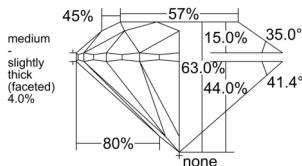

GIA®

FACSIMILE

GIA NATURAL DIAMOND DOSSIER®

September 23, 2025
GIA Report Number 2537513770
Shape and Cutting Style ..... Round Brilliant
Measurements ..... 4.86 - 4.90 x 3.08 mm

GRADING RESULTS

Carat Weight ..... 0.45 carat
Color Grade ..... D
Clarity Grade S11
Cut Grade ..... Excellent

ADDITIONAL GRADING INFORMATION

Polish ..... Excellent
Symmetry ..... Excellent
Fluorescence ..... Medium Blue
Clarity Characteristics ..... Crystal
Inscription(s): GIA 2537513770

GIA REPORT 2537513770

Verify this report at GIA.edu

PROPORTIONS

Profile to actual proportions