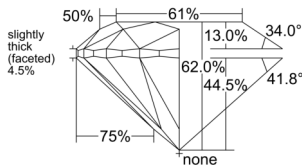

GIA®

FACSIMILE

GIA REPORT 2537518440

Verify this report at GIA.edu

GIA NATURAL DIAMOND DOSSIER®

September 23, 2025
GIA Report Number 2537518440
Shape and Cutting Style ..... Round Brilliant
Measurements ..... 4.71 - 4.74 x 2.93 mm

GRADING RESULTS

Carat Weight ..... 0.40 carat
Color Grade ..... G
Clarity Grade VVS1
Cut Grade ..... Excellent

ADDITIONAL GRADING INFORMATION

Polish ..... Excellent
Symmetry ..... Excellent
Fluorescence ..... Strong Blue
Clarity Characteristics ..... Pinpoint, Feather
Inscription(s): GIA 2537518440

PROPORTIONS

Profile to actual proportions